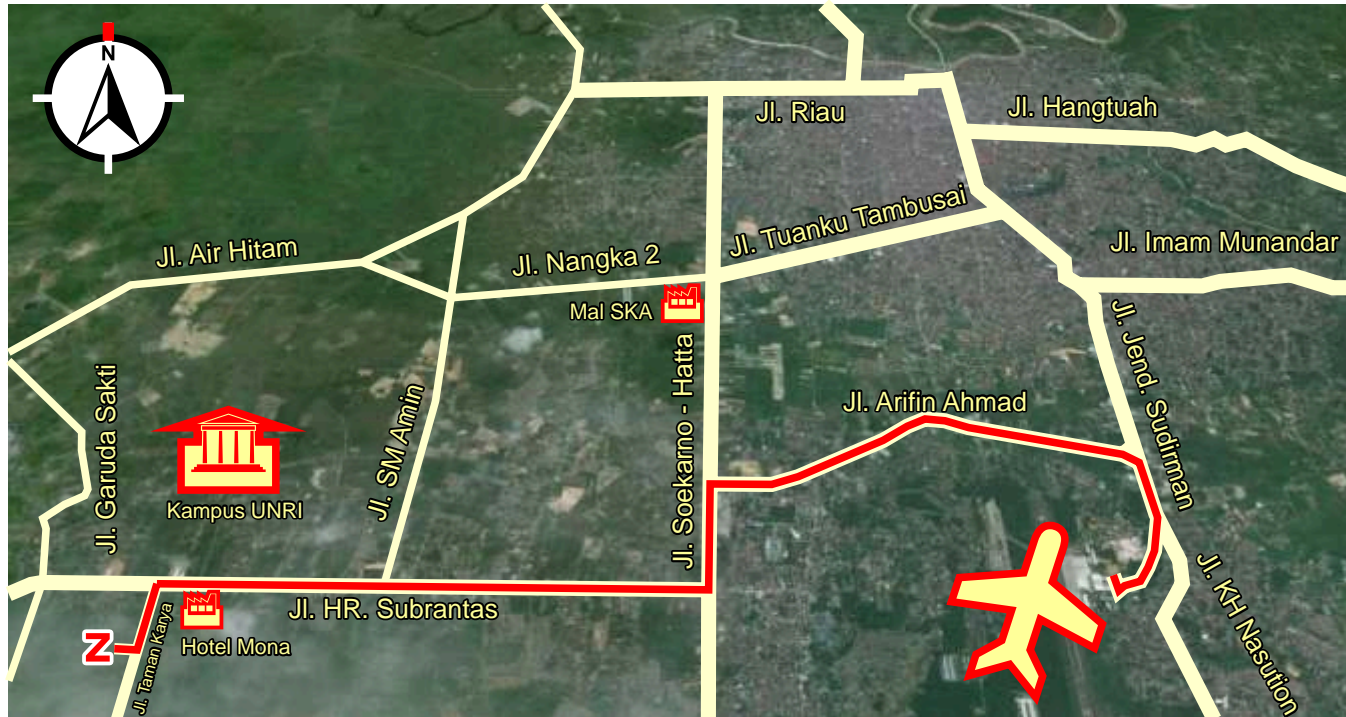

Zealot Advertising Pekanbaru

Telp. 0761-66099 - www.zealot.co.id

Vendor Media Promosi Iklan Outdoor bagi Pelanggan Perusahaan.

Denah Alamat

Kordinat GPS

- 0°27'30.2"N 101°22'33.3"E

- 0.458382, 101.375929

ZEALOT ADVERTISING PEKANBARU